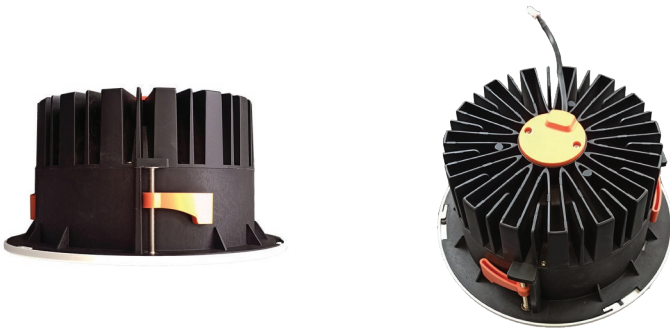

Sirius Product Datasheet

High Output Recessed Downlight

Product Data

| | |
|------------------|----------------|
| Warranty | 5 years |
| Applications | Interior |
| Certification(s) | UKCA, CE, RoHS |

Physical Data

| | |
|-----------------------|-----------------------------|
| Colour Finish | White Black |
| Luminaire Fixing | Recessed |
| Construction Material | Aluminium |
| Diffuser Type | Polycarbonate - TP(a) rated |
| Unit Weight (Kg) | 1.6 |

Dimensions (mm)

Cutout: 210

Sirius Family

Part Code: R093401

| Suffix | Option | |
|--------|---------------|---|
| /WT | White Bezel | } 1 st add bezel finish suffix |
| /BK | Black Bezel | |
| /3K | 3000 Kelvin | } 2 nd add colour temperature suffix |
| /4K | 4000 Kelvin | |
| /24W | 24 Watt | } 3 rd add wattage |
| /42W | 42 Watt | |
| /DH | Mains dimming | } Then, add dimming suffix (if applicable) |
| /DD | DALI dimming | |
| /DL | 0-10V dimming | |
| /DSI | DSI dimming | |

Example: R093401/BK/3K/24W
Sirius 24W in 3000K, with black bezel

Light Distribution:

Sirius add on items

| Part code | Option |
|------------------|-----------------------------|
| R10-03(SM) | Emergency Pack |
| R10-03(SM)/DDPRO | DALI Addressable R10-03(SM) |