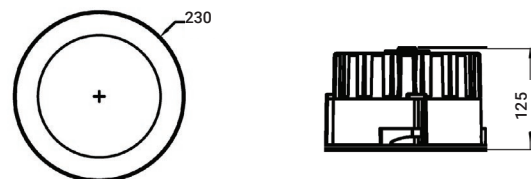

Dimensions (mm)