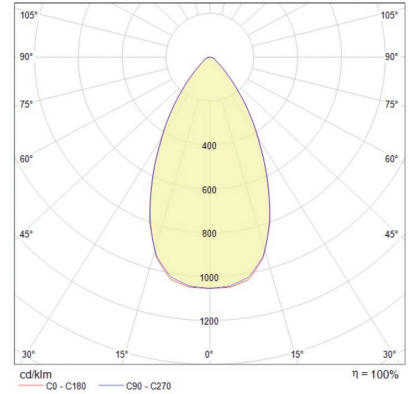

Light Distribution:

Sirius add on items

Part code	Option
R10-03(SM)	Emergency Pack
R10-03(SM)/DDPRO	DALI Addressable R10-03(SM)