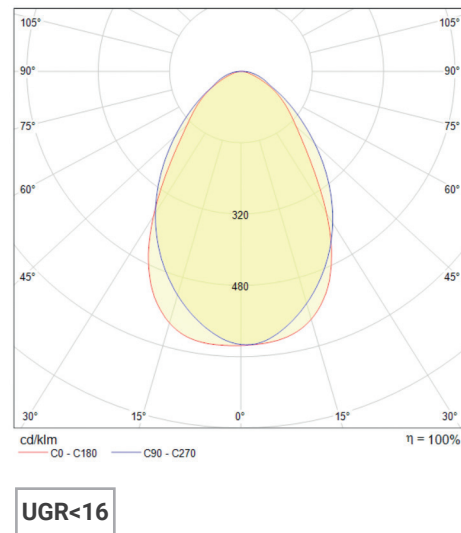

O² Modular Mirror Louvre Diffuser

Part Codes: R880606, R88060606

Suffix	Option	
/3K	3000K	} 1st Add colour temperature suffix
/4K	4000K	
/5K	5000K	
/TW	Tuneable white	
/24W	24W (double module)	} 2nd Add wattage suffix
/32W	32W (double module)	
/36W	36W (triple module)	
/48W	48W (triple module)	
/DH	Mains dimming	} 3rd Add dimming suffix
/DD	DALI dimming	
/DL	0-10V dimming	
/DSI	DSI dimming	
/PIR	PIR	} 4th Add controls suffix
/CC	Casambi	

Light Distribution: