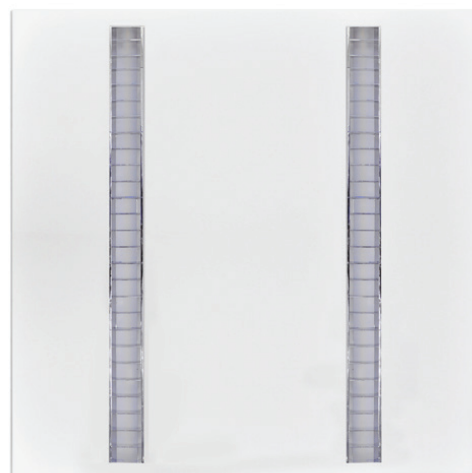

Example: R880606/3K/24W/DD/PIR
O² with dual mirror louvre diffuser in 3000K, 24W with a DALI driver and PIR sensor