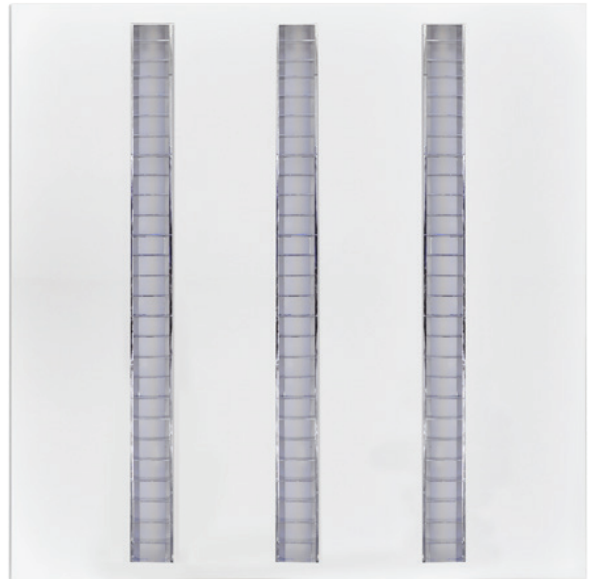

O² Product Datasheet

Customisable Modular LED Luminaire with Mirror Louvre Diffuser

Product Data

Warranty	5 years
Applications	Interior
Certification(s)	CE, RoHS

Physical Data

Colour Finish	White
Dimensions (mm)	595 x 595 x 36 mm
Luminaire Fixing	Lay in, suspended, surface mounted, burgess
Construction Material	Aluminium
Diffuser Type	TP(a) Rated
Unit Weight	3.15 Kg

Electrical Data

Voltage Range	AC220-240V
Power Factor	>0.90
Inrush Current	<60A
Protection Class IEC	III (without driver) II (with driver)

Performance Data

Colour Temperature	3000K, 4000K, 5000K, Tuneable White 3000-6500K
Efficacy	~105Lm/W
Operating Temperature	-20°C to +45°C
Beam Angle	70°
Operating Hours	>50000
CRI	>85Ra
IP Rating	IP20
IK Rating	IK08
Flicker-free	Yes
Macadam Ellipse	≤3 sdcM
L70 B50	100,000 hours
L80 B50	90,000 hours
L90 B50	42,000 hours
LEDs	Samsung

Option for double or triple diffuser