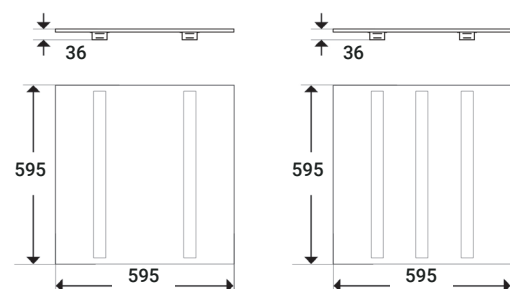

## Physical Data

Colour Finish	White
Dimensions (mm)	595 x 595 x 36 mm
Luminaire Fixing	Lay in, suspended, surface mounted, burgess
Construction Material	Aluminium
Diffuser Type	TP(a) Rated
Unit Weight	3.15 Kg

## Dimensions (mm)