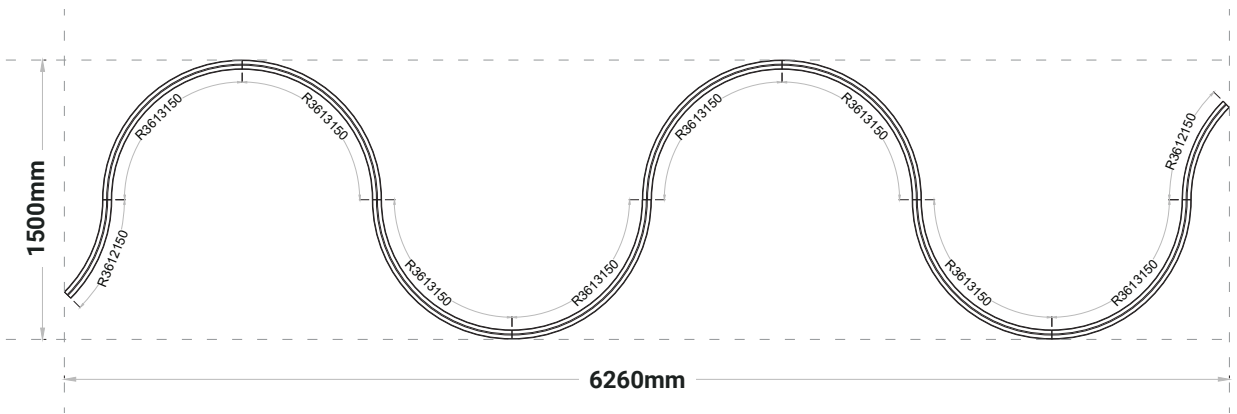

# Flow 2D Wave

## PLAN VIEW (Small Size)

## PLAN VIEW (Large Size)

### LIST OF CODES (Small Size)

Quantity	Code	Description
16	R361380	90° Arc Downwards Light
4	R361280	45° Arc Downwards Light
18	R36-08	Connection Pack
2	R36-02	End Caps